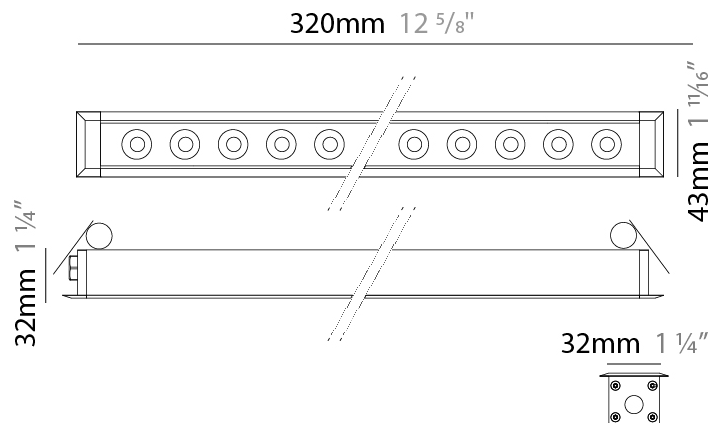

1. To build a product code in our configurator select the specify button on the base model # product page
2. To build a manual product code on this datasheet choose from the options listed below in blue font and add the suffix to the base model #

GENERAL

Series: Mini Corniche

Brand: Platek

Division: Exterior

Mounting Type: Recessed

Mounting Location: Ceiling

Subcategory: Downlight

PHYSICAL

Shape: Rectangle

Length (mm): 320

Length (in): 12 ⁵/₈

Width (mm): 43

Width (in): 1 ⁵/₈

Height (mm): 32

Height (in): 1 ¹/₄

Ceiling Thickness (mm): 2 - 13

Ceiling Thickness (in): 1/16 - 1/2

Light Distribution: Downlight

Weight (kg): 0.8

Weight (lbs): 1.76

Diffuser: Clear tempered glass

Gasket: Gore-Tex valve to prevent condensation

Fixture Finish: [BLK](#) / [WHI](#) / [GRY](#) / [COR](#) / [ANT](#) / [BRZ](#)

Fixture Material: Extruded Aluminum

Cut-out Measurements: 36mm / 1 7/16" x 310mm / 12 3/16"

ELECTRICAL

Lamp Type: LED

Total Output Wattage (W): 11.5

Dimming: Bluetooth technology or DMX

Control Gear: DMX

Driver Included: No

Driver Location: Remote

Driver Type: Constant Current - Universal

Driver Class: Class 2

Input Voltage (V): 120 - 277

Constant Current (MA): 500

LED

Number of LEDs: 8

Color Temperature (°K): RGBW

CRI: >80 CRI

Lamp Life (hrs): 60000

Special LEDs offerings: RGBW

OPTICAL

Optic°: [26](#) / [40](#) / [ELL](#)

RATINGS AND CERTIFICATIONS

Certified By: Certified for North American Standards

IP rating: IP65

IK Rating: IK07

Bug Rating: B1 U0 G0