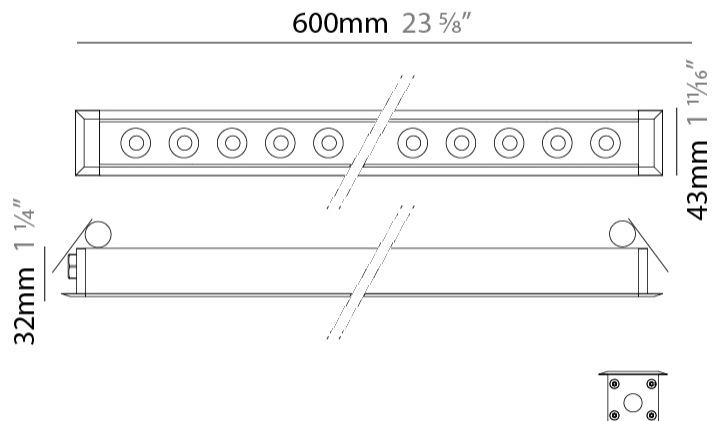

1. To build a product code in our configurator select the specify button on the base model # product page
2. To build a manual product code on this datasheet choose from the options listed below in blue font and add the suffix to the base model #

GENERAL

Series: Mini Corniche
Brand: Platek
Division: Exterior
Mounting Type: Recessed
Mounting Location: Ceiling
Subcategory: Downlight

PHYSICAL

Shape: Rectangle
Length (mm): 620
Length (in): 24 ³/₈
Width (mm): 43
Width (in): 1 ⁵/₈
Height (mm): 32
Height (in): 1 ¹/₄
Ceiling Thickness (mm): 2 - 13
Ceiling Thickness (in): 1/16 - 1/2
Light Distribution: Downlight
Weight (kg): 1.3
Weight (lbs): 2.8
Diffuser: Clear tempered glass
Gasket: Gore-Tex valve to prevent condensation
Fixture Finish: [BLK](#) / [WHI](#) / [GRY](#) / [COR](#) / [ANT](#) / [BRZ](#)
Fixture Material: Extruded Aluminum
Cut-out Measurements: 36mm / 1 7/16" x 610mm / 24"

ELECTRICAL

Lamp Type: LED
Total Output Wattage (W): 23
Dimming: Bluetooth technology or DMX
Control Gear: DMX
Driver Included: No
Driver Location: Remote
Driver Type: Constant Current - Universal
Driver Class: Class 2
Input Voltage (V): 120 - 277
Constant Current (MA): 500

LED

Color Temperature (°K): RGBW
CRI: >80 CRI
Lamp Life (hrs): 60000
Special LEDs offerings: RGBW

OPTICAL

Optic°: [26](#) / [40](#) / [ELL](#)

RATINGS AND CERTIFICATIONS

Certified By: Certified for North American Standards
IP rating: IP65
IK Rating: IK07
Bug Rating: B1 U0 G0